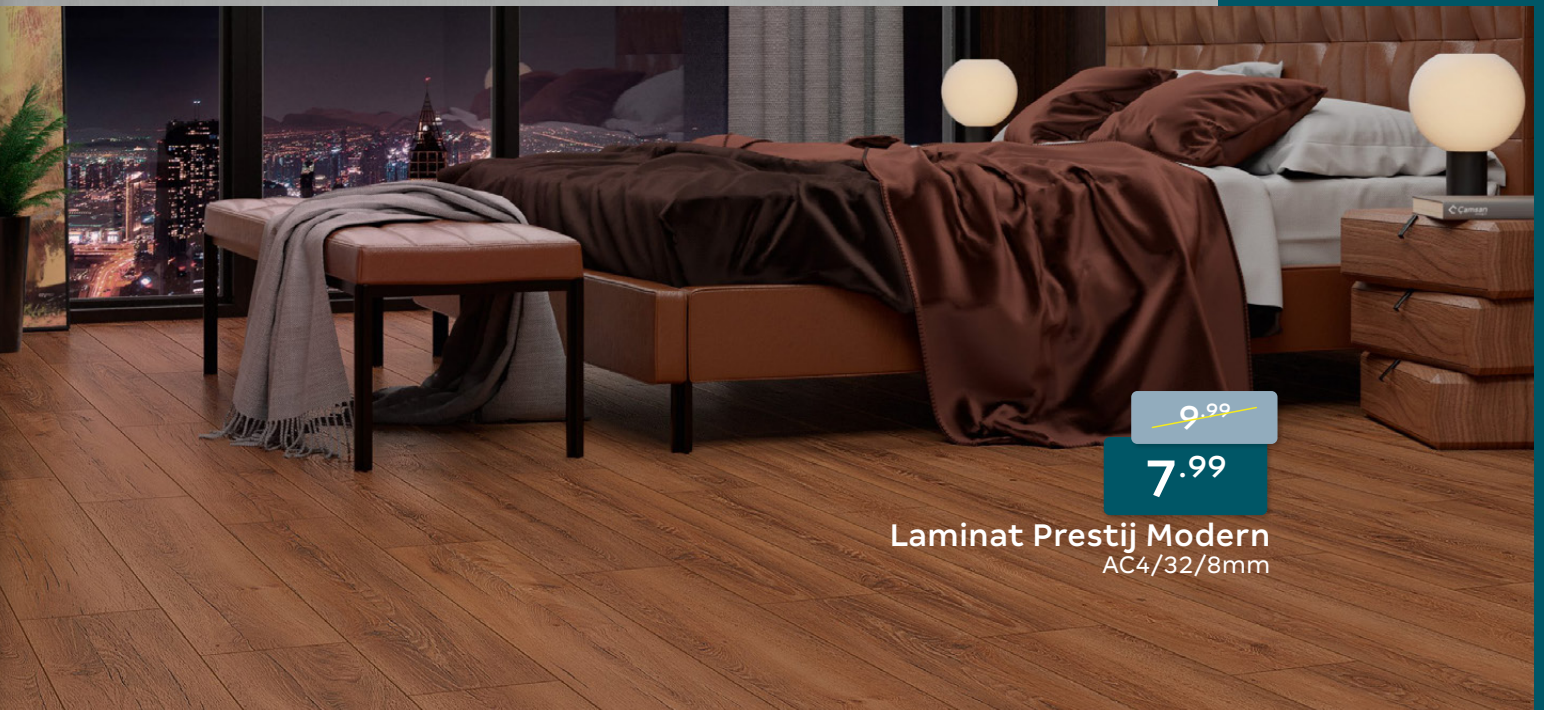

Dollap banjo Ocean Dimensionet: 36x36x180cm

Laminat Prestij Modern
AC4/32/8mm