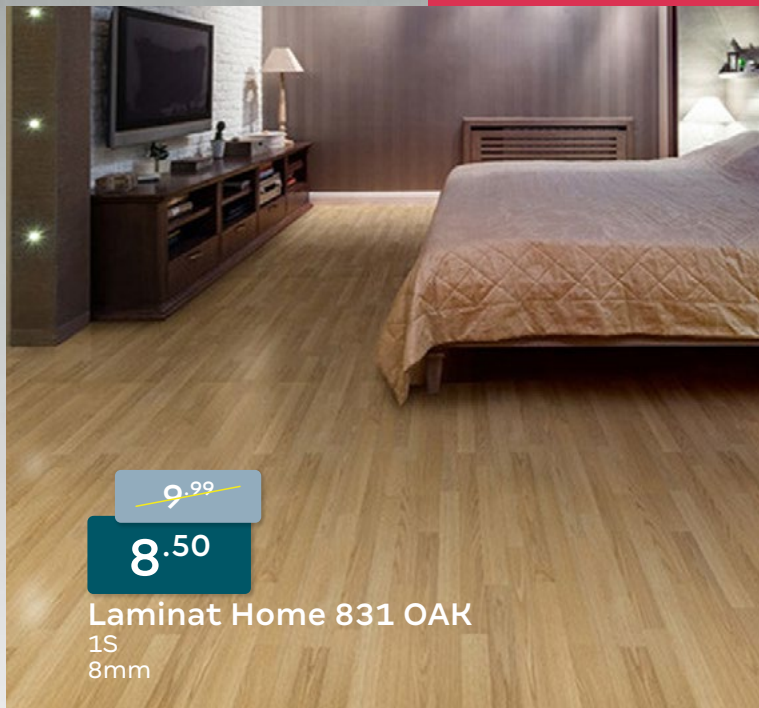

Laminat Home 831 TAEK

2S
8mm

~~9.99~~

8.50

Laminat Home 831 OAK

1S
8mm

~~14.50~~

12.99