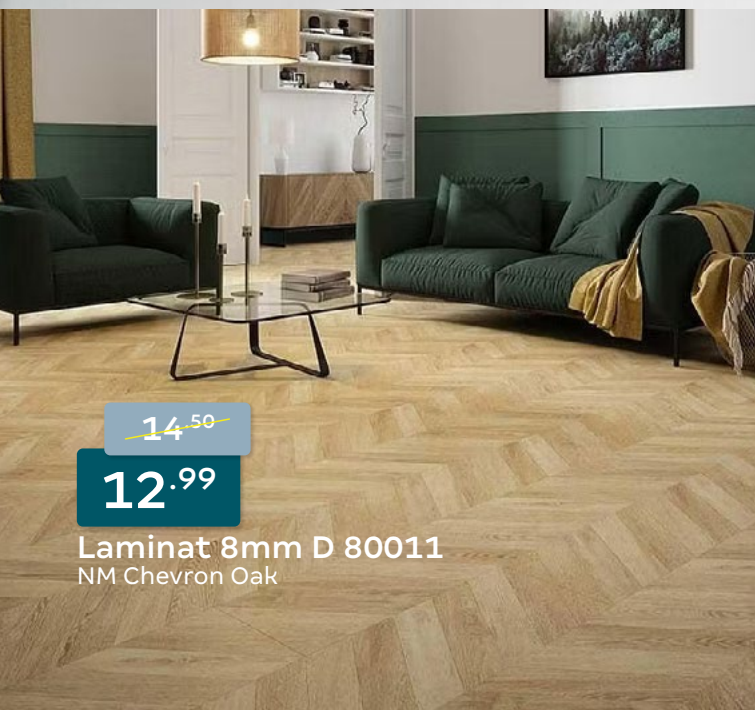

Laminat Home 831 TAEK

2S
8mm

~~9.99~~

8.50

Laminat Home 831 OAK

1S
8mm

~~14.50~~

12.99