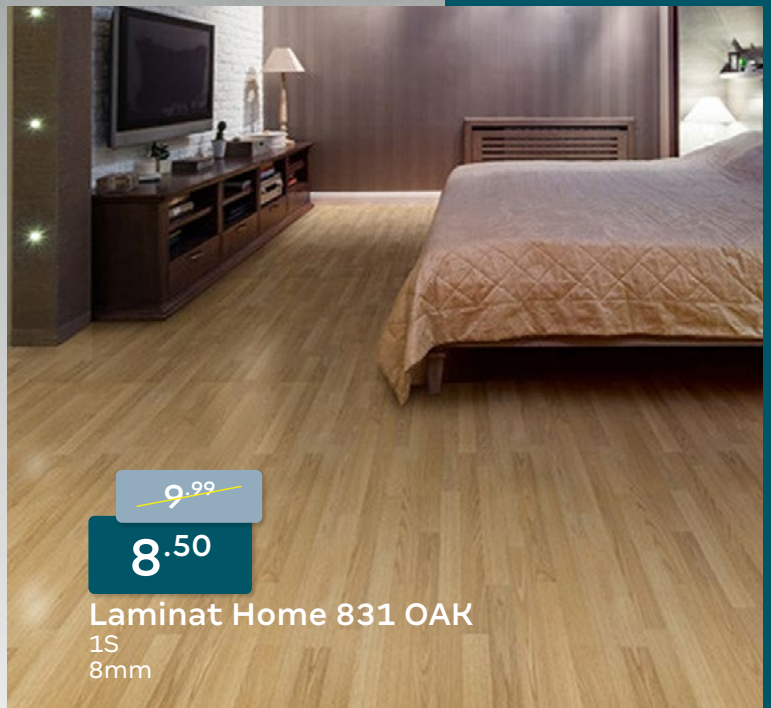

**94.90**

Dollap banjo Ocean

Dimensionet: 36x36x180cm

~~9.99~~

**8.50**

**Laminat Home 831 TAEK**

2S  
8mm

~~9.99~~