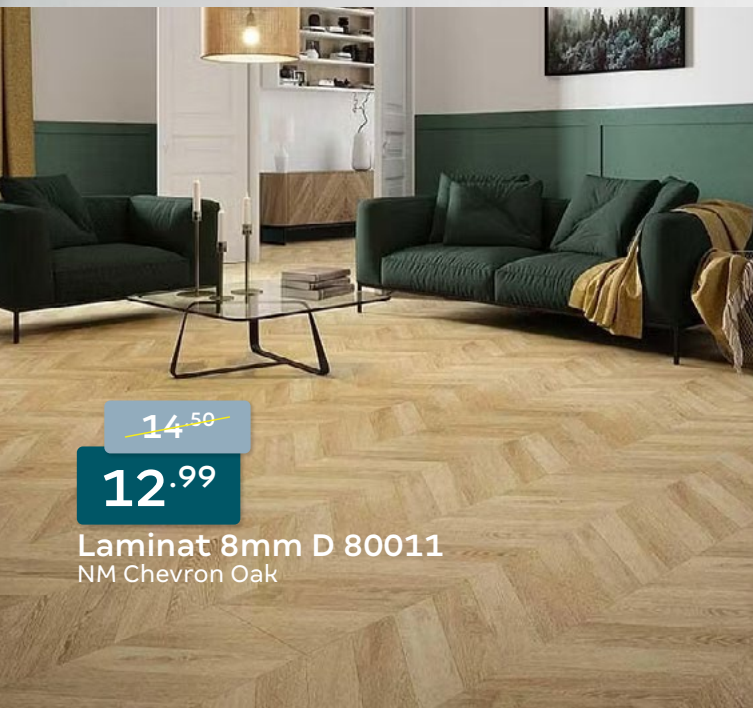

~~14.50~~

12.99

Laminat 8mm D 80011

NM Chevron Oak