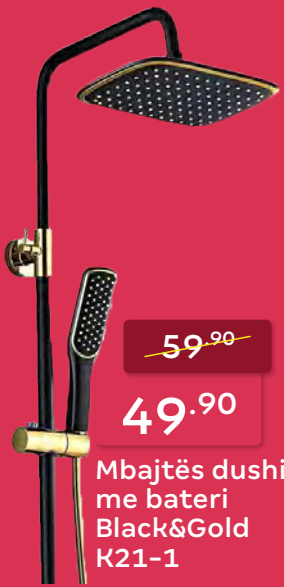

~~26.00~~

23.90

Varese rrobash

~~69.00~~

64.90

Karrige shanku

~~59.90~~
49.90

Mbajtës dushi me bateri Black&Gold K21-1

~~59.90~~
49.90

Mbajtës dushi me bateri White&Gold K21-2

~~44.90~~
34.90

Mbajtes Dushi Deluxe i bardhë

~~44.90~~
34.90

Mbajtes Dushi Aqua Rain i zi VS-5240

~~79.90~~
59.90

Bateri dushi Dora 15840511