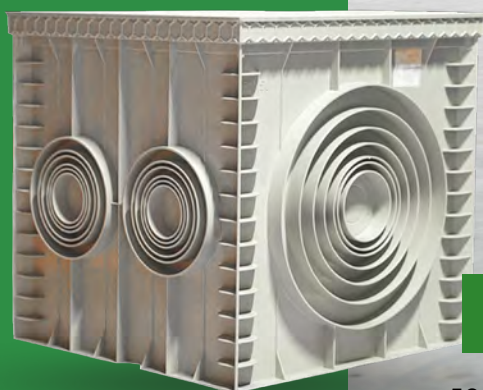

Ventilator industrial
TTPRO200

~~10.90~~

8.90

Kaseta xhakomini
40x50cm

~~5.90~~

4.49

Ujëmbledhës
pvc 100x1000
Luxwares

~~22.90~~